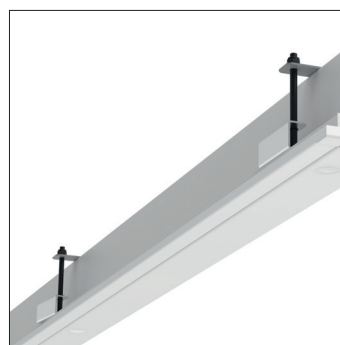

CLENEO 1200 4PL

Mounting:	Recessed mounting into modular or plasterboard ceiling
Body material:	Steel and aluminium
Colour:	Standard white RAL 9003, other RAL colours on request
Lumen output:	Standard up to 17.600 lm, any other on request
LED module:	Signify (Philips), Tridonic or equivalent SMD LED modules
Colour temperature:	3000/4000K/2700-6500K TunableWhite, other on request
Colour Rendering:	CRI>80 in standard, other on request
Driver:	EVG on-off/DALI/TW DT8, other on request
Wireless control:	On request
Daylight/Occupancy sensor:	On request
Emergency unit:	On request
Operating temperature range:	0°C ... +35°C
IP Class:	IP65 in standard
Power:	220-240V 50/60Hz
Lighting direction:	Direct lighting
Light distribution:	Symmetric
Optics:	Parabolic louvers
Beam angle:	All types available in our LDT file database
Diffuser:	Clear glass
Warranty:	5 Years standard warranty

CLENEO 1200 4PL modular ceiling luminaire

CLENEO 1200 4PL GK plasterboard ceiling luminaire

All current index numbers, lumen outputs, power consumption and many other technical information are available in our 2024 pricelist.

GK plasterboard ceiling brackets