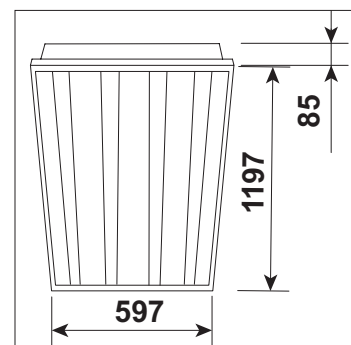

Basic dimensions